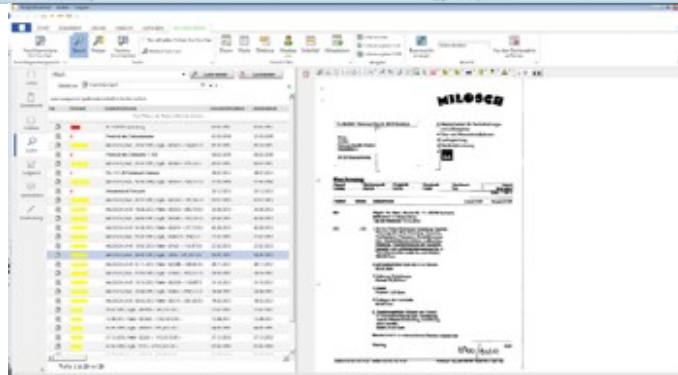

EDV in unserem Betrieb

ELEKTRO

SANITÄR

HEIZUNG