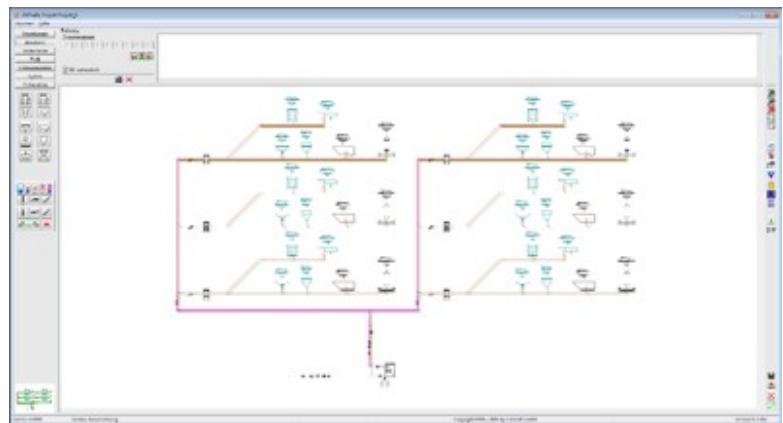

EDV in unserem Betrieb

ELEKTRO

SANITÄR

HEIZUNG