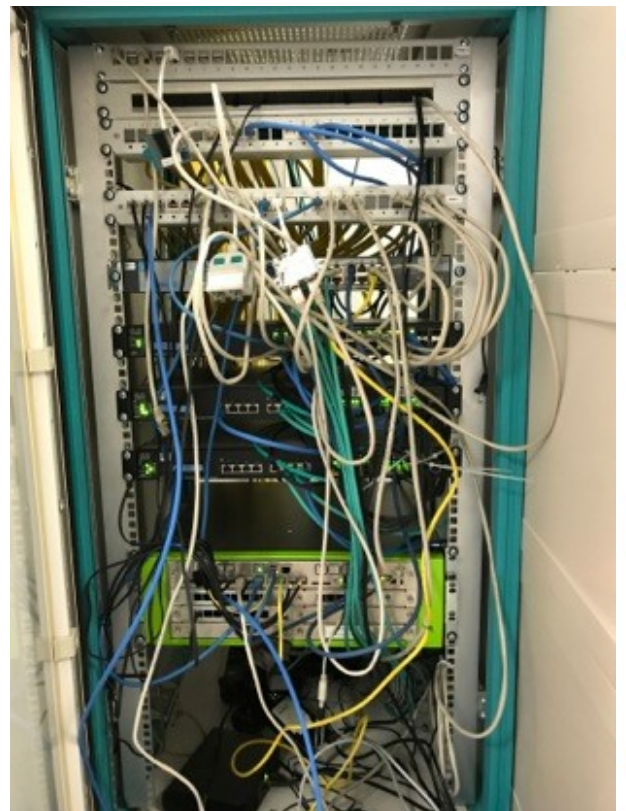

EDV in unserem Betrieb

Line	Pieces		Line	Pieces	Description	Stock Number	Price	Amount	Tax	Tax	
1	5	C R A T 1 B C	1	5	COLOR KEY ONE SIDED	60000	2.99	14.95	8.750%	8.750%	
2	1		2	1	RUBBER GRIP DOMESTIC KEY	60008	4.29	4.29	8.750%	8.750%	
3	1		3	1	ALL ABOVE REDUCED 20%	-88888	-3.85	-3.85	0.000%	8.750%	
4	1		4	1	TWISTY KEY RING	60057	3.00	3.00	8.750%	0.000%	
5	1		5	1	1 UP MINUS 0.50/PC	-77777	-0.50	-0.50	0.000%	8.750%	
6	5.250		6	5.250	BEADED KEY CHAIN / METER	69068	1.75	9.19	8.750%	8.750%	
7	1		7	1	COUPON / UNIT REDUCTION	-1	-5.00	-5.00	8.750%	0.000%	
8			8								8.750%
9			9								8.750%
10			10								8.750%
							Sub Total:		22.08		
							Tax:		1.93		
							Total:		24.01		
DALE Description: _____ Inventory count: _____ PURCHASE #0768							Enter Stock Number: _____ Price: 0.00 Quantity: 0 Tax Rate 0.000		22.08 1.93 24.01		
DAL Inv PURCHASE #076							Enter Stock Number: _____ Price: 0.00 Quantity: 0 Tax Rate 0.000		Press [+] to total.		
F1 Stock table F3 Discount F5 Void F6 Park F7 Change Tax F9 Reduction F11 Back											

ELEKTRO

SANITÄR

HEIZUNG

EDV in unserem Betrieb

ELEKTRO

SANITÄR

HEIZUNG